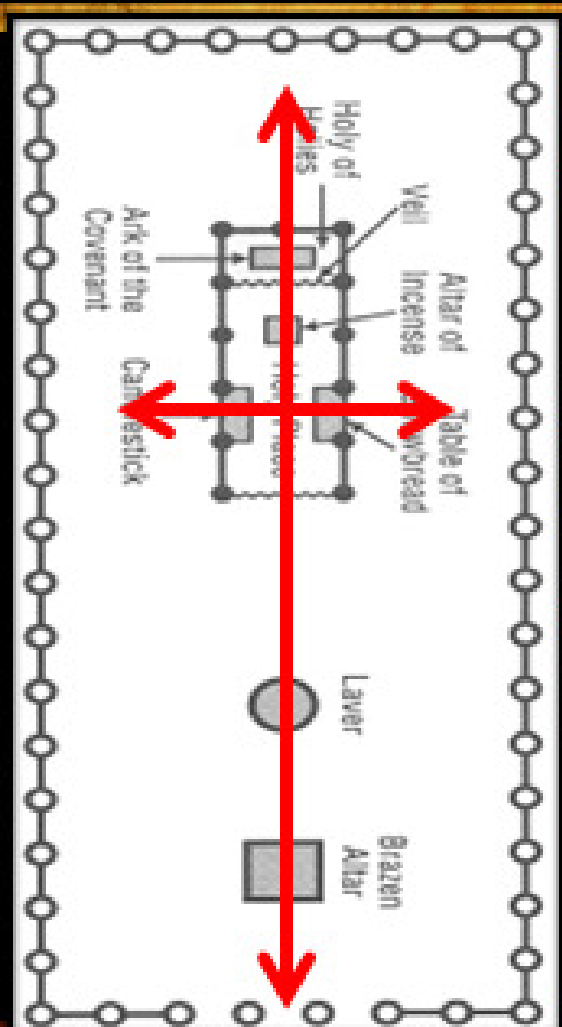

# The Design of the Gospels

	Matthew	Mark	Luke	John
Presents as:	Messiah	Servant	Son of Man	Son of God
Genealogy:	Abraham (Legal)	—	Adam (Blood line)	Eternal (Preexistence)
What Jesus	Said	Did	Felt	Was
To the:	Jew	Roman	Greek	Church
1st Miracle:	Leper cleansed (Jew = sin)	Demon expelled	Demon expelled	Water to Wine
Ends with	Resurrection	Ascension	Promise of Spirit: Acts	Promise of Return: Revelation
Camp Side:	East	West	South	North
Ensign:	Judah	Ephraim	Reuben	Dan
Face:	Lion	Ox	Man	Eagle
Style:	Groupings	Snapshots	Narrative	Mystical

Jesus is:

1. The Sacrificial Lamb of God
2. The Living, Cleansing Water
3. The Doorway
4. The Bread of Life
5. The Light of the World
6. The Interceder
7. The Torn Veil
8. The Mercy Seat